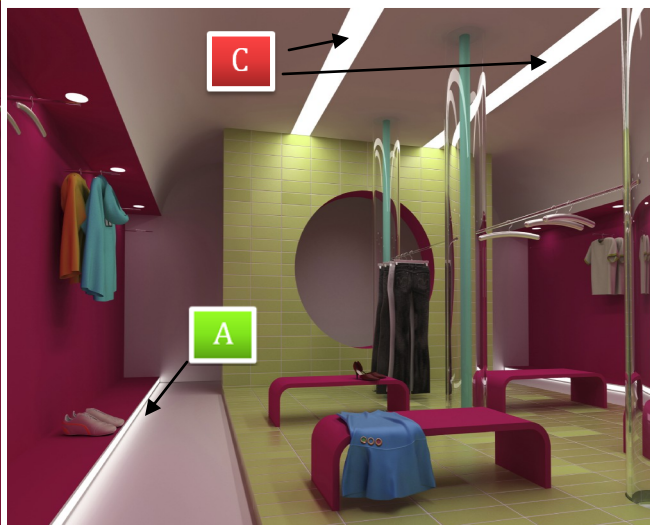

Mundo Illumination Applications

Next Generation
Retail

Linear

Cove Ceiling

Direct View

Spotlighting

-Highlighting and accenting product
-Perfect for under-cabinets, shelves, stairway handrails, store window displays

-Adjustable aiming
-Illuminates ledges, recesses, valences in your ceiling wall or cabinet

-Flexible
-Ideal for neon replacement and decorative edge highlighting

-Ideal for display cases, shelves
-High Energy Efficiency

Direct View

SmartLed Flex

The SmartLed Flex is a retail must-have, oozing with glamour and sophistication. This groundbreaking direct-view fixture can be used for both indoor and outdoor applications. With its amazingly uniform light throw, it's no surprise that it's already adorned many luxury buildings and spaces in Europe, including the world famous W Barcelona Hotel

Spotlighting

Gaia

Go ahead and take a bow under our discrete spotlight fixture, the Gaia, because it deserves a standing ovation! With adjustable light direction, it's ideal for not only spotlighting but also accenting and highlighting your display cases, shelves and other detailed applications for your retail space.