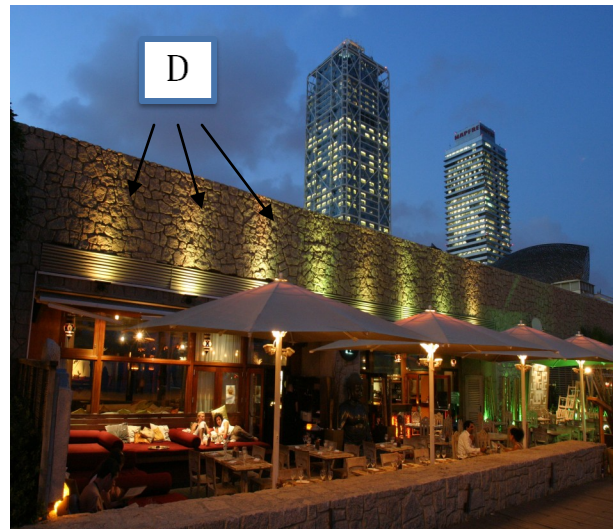

Mundo Illumination Restaurants & Bars

Next Generation
Applications

A Linear **B** Highlighting **C** Direct View **D** Flood Lighting

- | | | | |
|--|--|---|---|
| <ul style="list-style-type: none"> -Highlighting and accenting product -Perfect for under-bar lighting, shelves, stairway handrails, windows | <ul style="list-style-type: none"> - Discreet and minimal power consumption - Great for indoor and outdoor use, including decks, walkways and stairs | <ul style="list-style-type: none"> -Flexible -Ideal for neon replacement and decorative edge highlighting | <ul style="list-style-type: none"> - Onboard power supply - Commonly used for façade illumination, wall washing, signage and wall pack applications |
|--|--|---|---|

MUNDO
ILLUMINATION

A

Linear

Linear Flex High Output

Our most popular and versatile product to date, the Linear Flex HO is architecturally friendly and entirely flexible! It can hug any curve or straight edge, and do it discreetly. Great for under-bar usage, handrail highlighting—let the Flex create any mood you desire!

B

Highlighting

Glow

Guide your patrons into a new world - one that is discreet but also evocative, with The Glow! Perfect for hallways, lobby areas, outdoor decks, balconies, stairwells and rooftops, the Glow adds a touch of class and style to your space.

D

Flood Lighting

40W Power Floodlight

The 40W Power Floodlight is directional, versatile and beautifully designed. Not only does it offer high brightness but does so in an exceptionally sleek and compact body. Perfect for wall washing your building's exterior, illuminating your signage, as well as lighting small to medium-sized parking lots.