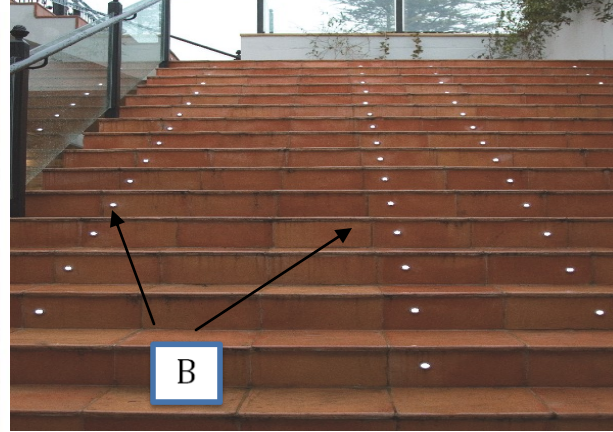

Mundo Illumination Restaurants & Bars

Next Generation
Applications

A Linear **B** Highlighting **C** Direct View **D** Flood Lighting

- | | | | |
|--|--|---|---|
| <ul style="list-style-type: none"> -Highlighting and accenting product -Perfect for under-bar lighting, shelves, stairway handrails, windows | <ul style="list-style-type: none"> - Discreet and minimal power consumption - Great for indoor and outdoor use, including decks, walkways and stairs | <ul style="list-style-type: none"> -Flexible -Ideal for neon replacement and decorative edge highlighting | <ul style="list-style-type: none"> - Onboard power supply - Commonly used for façade illumination, wall washing, signage and wall pack applications |
|--|--|---|---|

MUNDO
ILLUMINATION

A

Linear

Linear Flex High Output

Our most popular and versatile product to date, the Linear Flex HO is architecturally friendly and entirely flexible! It can hug any curve or straight edge, and do it discreetly. Great for under-bar usage, handrail highlighting—let the Flex create any mood you desire!

D

Flood Lighting

40W Power Floodlight

The 40W Power Floodlight is directional, versatile and beautifully designed. Not only does it offer high brightness but does so in an exceptionally sleek and compact body. Perfect for wall washing your building's exterior, illuminating your signage, as well as lighting small to medium-sized parking lots.

FEATURES

Power	4.4 W/ft.
Voltage	24 VDC
Total Output	Warm White: 256 lm/ft. Cool White: 273 lm/ft.
Available Colors	Warm White: 2700K Medium White: 3500K Cool White: 5000K RGB available upon request
Available Lengths	~10 ft. (3 meter) and ~20 ft. (6 meter) rolls
Availability	Now