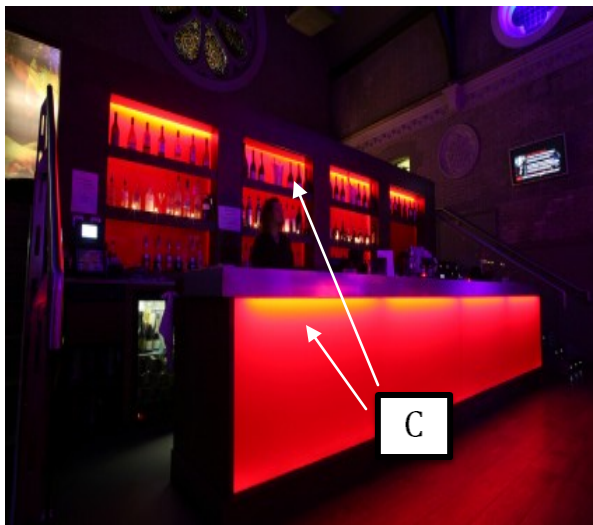

Mundo Illumination Restaurants & Bars

Next Generation
Applications

A Linear **B** Highlighting **C** Direct View **D** Flood Lighting

- | | | | |
|--|--|---|---|
| <ul style="list-style-type: none"> -Highlighting and accenting product -Perfect for under-bar lighting, shelves, stairway handrails, windows | <ul style="list-style-type: none"> - Discreet and minimal power consumption - Great for indoor and outdoor use, including decks, walkways and stairs | <ul style="list-style-type: none"> -Flexible -Ideal for neon replacement and decorative edge highlighting | <ul style="list-style-type: none"> - Onboard power supply - Commonly used for façade illumination, wall washing, signage and wall pack applications |
|--|--|---|---|

MUNDO
ILLUMINATION

A

Linear

Linear Flex High Output

Our most popular and versatile product to date, the Linear Flex HO is architecturally friendly and entirely flexible! It can hug any curve or straight edge, and do it discreetly. Great for under-bar usage, handrail highlighting—let the Flex create any mood you desire!

C

Direct View

SmartLed Flex

The SmartLed Flex is a hospitality must-have, embracing both innovation and state of the art design. This groundbreaking direct-view fixture can be used for both indoor and outdoor applications.

D

Flood Lighting

40W Power Floodlight

The 40W Power Floodlight is directional, versatile and beautifully designed. Not only does it offer high brightness but does so in an exceptionally sleek and compact body. Perfect for wall washing your building's exterior, illuminating your signage, as well as lighting small to medium-sized parking lots.